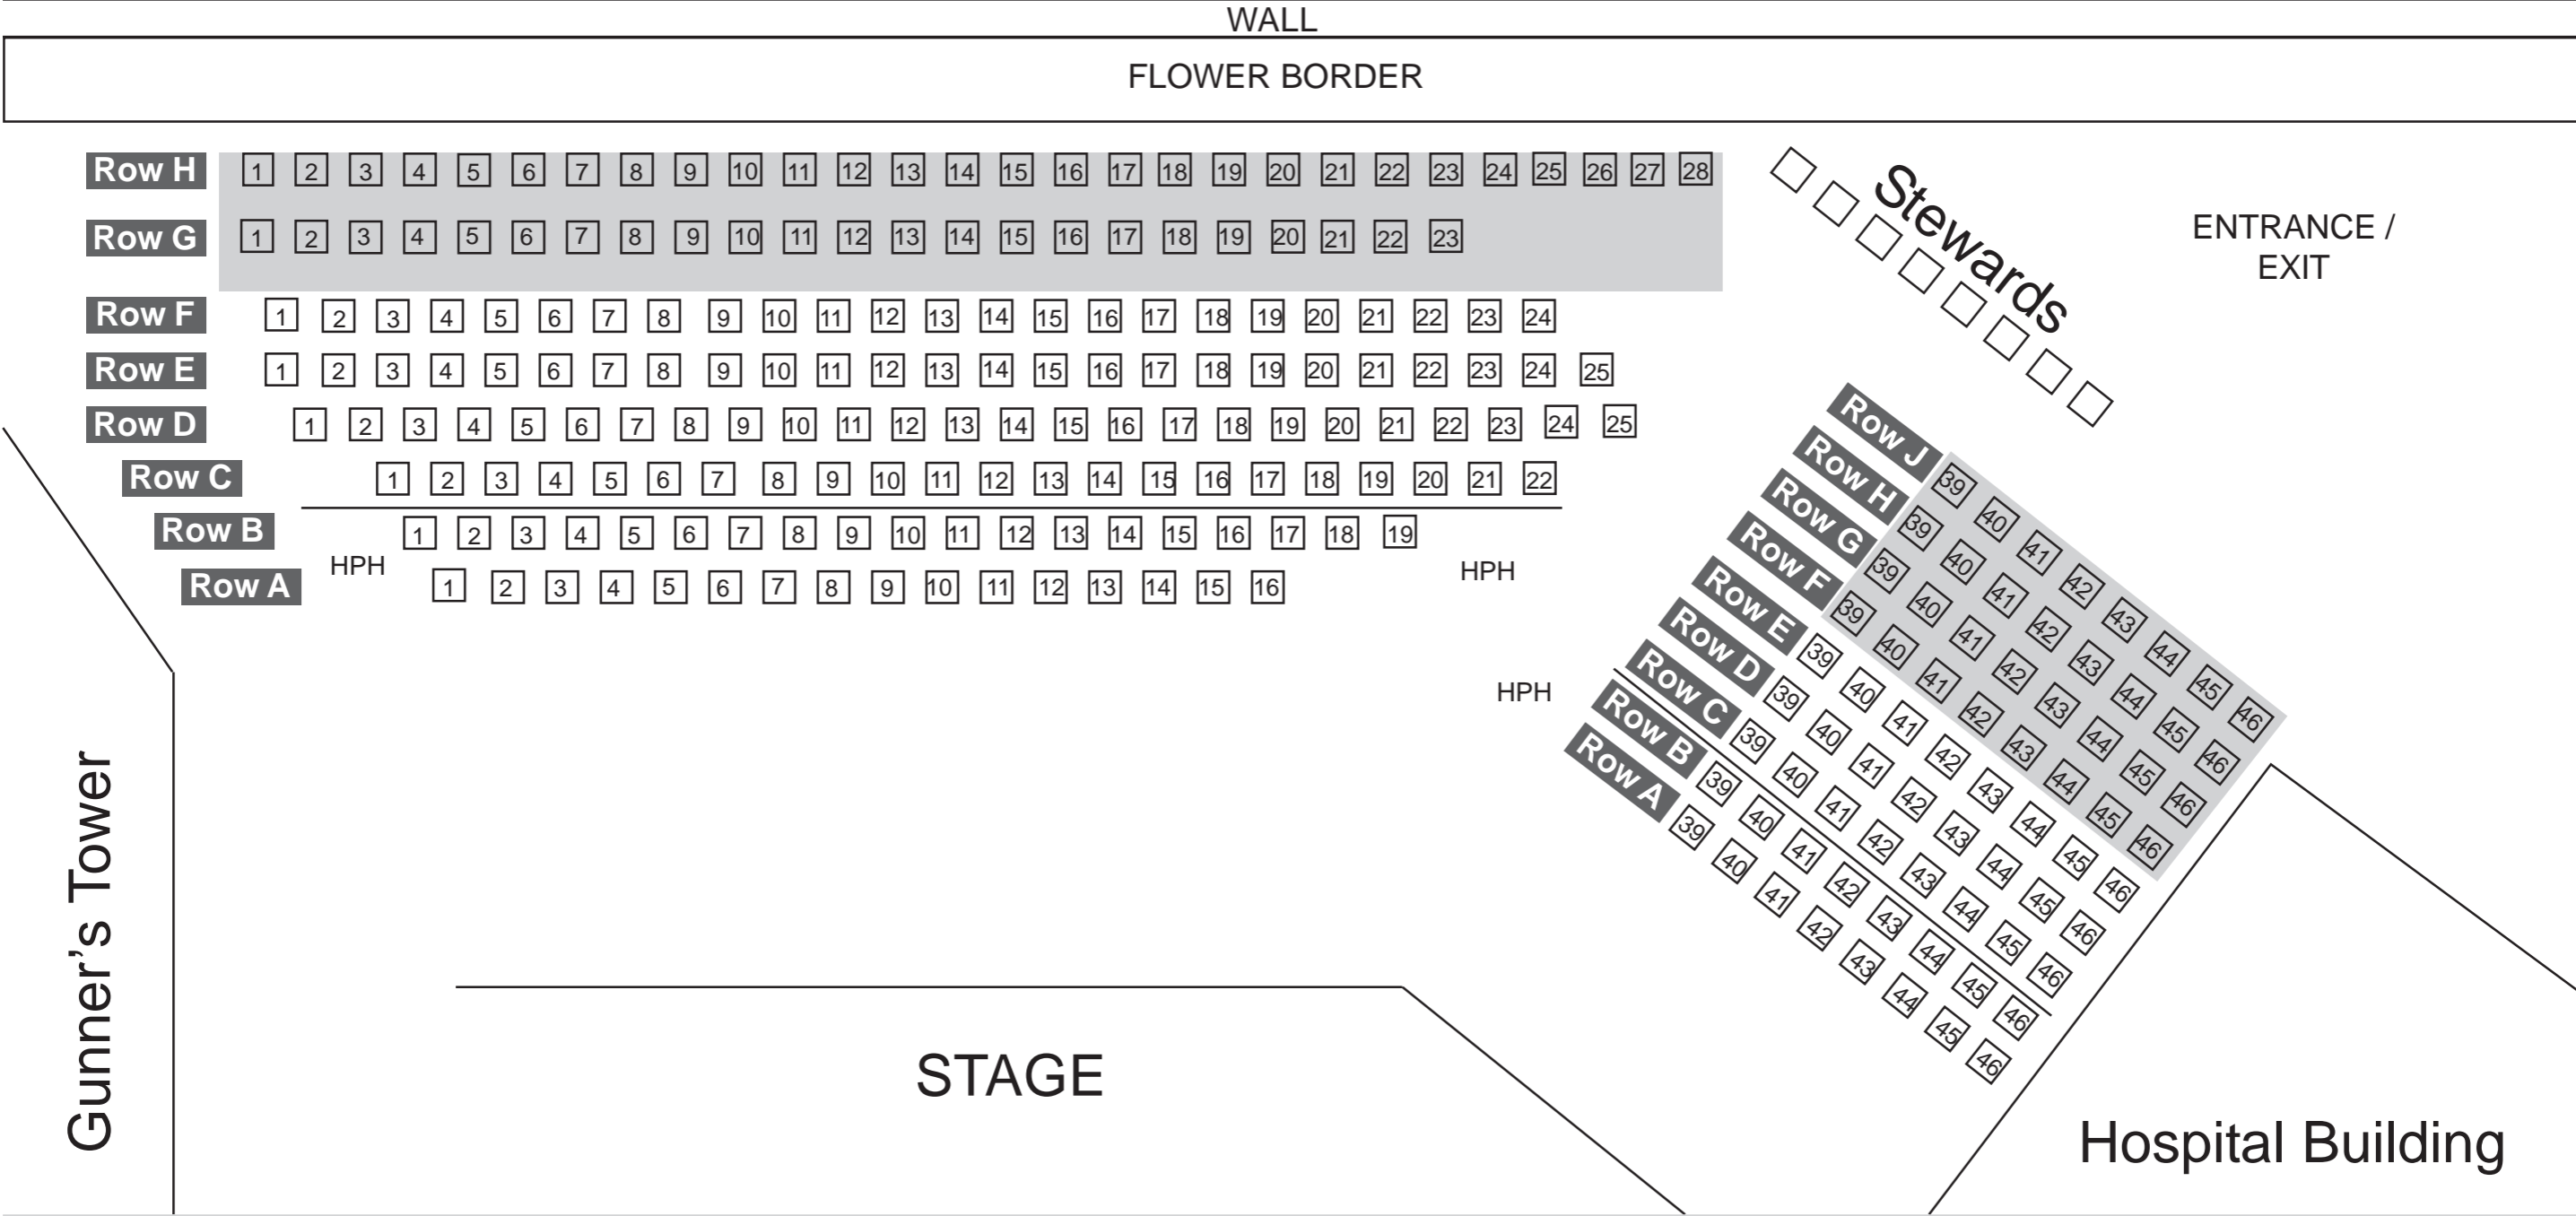

# Castle Cornet - Middle Ward - Outdoor Theatre Seating Plan

Notes:

- Areas of raised seating
- HPH Heritage Pass Holders only. Please note that Rows A and B are restricted to holders of Heritage Passes
- Tickets Please be advised that tickets will only be exchanged or refunded on production of the till receipt, 10 days or more before the performance
- Weather In the case of bad weather, please ring the Information Line on 12039 to check that the performance is going ahead